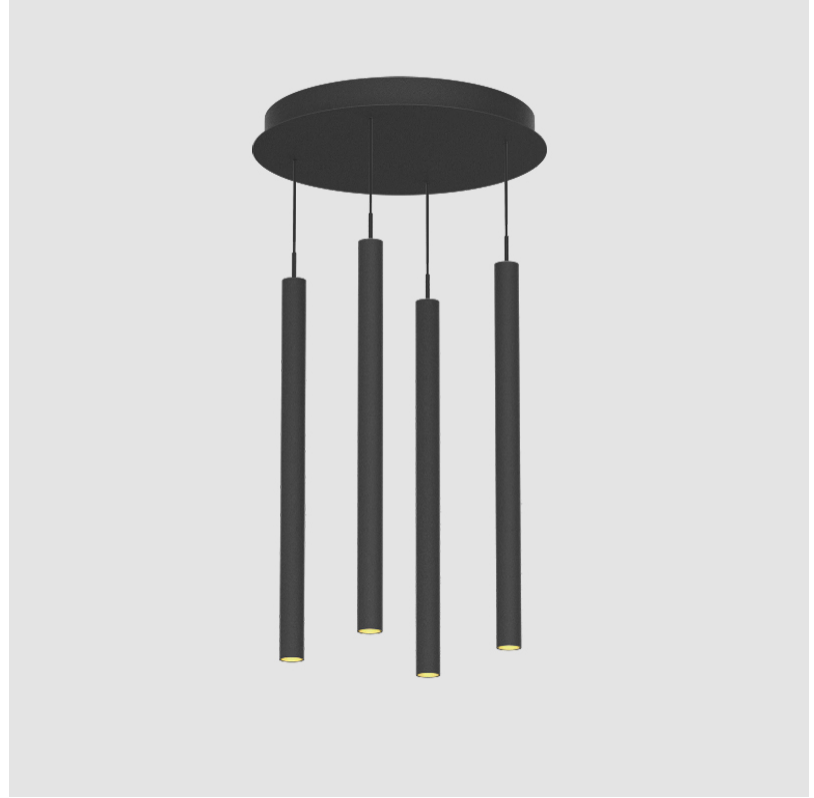

GENERAL

Series: G-Mini Round
Subseries: G-Mini Round Hangover
Brand: Prolight
Division: Architectural
Mounting Type: Suspension
Mounting Location: Ceiling
Subcategory: Spots

PHYSICAL

Shape: Cylinder
Diameter (mm): 347
Diameter (in): 13 11/16
Height (mm): 450
Height (in): 17 11/16
Light Distribution: Direct
Fixture Finish: [SSR / BKV / CWI / CRY / HAB / UFT / ITA / RUA / FTG / MYG / LOD / PUS / FRO / FUP / KIA / POP / BLS / SPG / MEY / GOH / GUM / CHC / COM / ABZ / JAG / OBR / MOS / ROR](#)
Accent Finish: [NOF / COP / MIR / SSS](#)
Fixture Material: [Extruded Aluminum / Steel](#)
Cable Details: [2,000mm/78 3/4" / 4,000mm/157 1/2" - Cable, Black, Green, Orange, Red, White](#)

ELECTRICAL

Lamp Type: LED (Zhaga Standard)
Input Wattage (W): 26
Total Output Wattage (W): 23.7
Dimming: [Tri-Mode (Non-Dimming and Phase Dimming (120Vac only) and 0-10V Dimming)](#)
Driver Included: Yes
Driver Location: Integrated
Driver Type: Constant Current - Universal
Driver Class: Class 2
Input Voltage (V): 120 - 277

LED

Color Temperature (°K): 2700 / 3000 / 3500 / 4000
Max. Delivered Lumen (lm): 1614 / 1709 / 1804 / 1852
Nominal Lumen (lm): 1840 / 1949 / 2057 / 2112
CRI: >90 CRI
Lamp Life (hrs): 50000

OPTICAL

Beam Angle: [20 / 26 / 56](#)

RATINGS AND CERTIFICATIONS

Certified By: Certified for North American Standards
IP rating: IP20